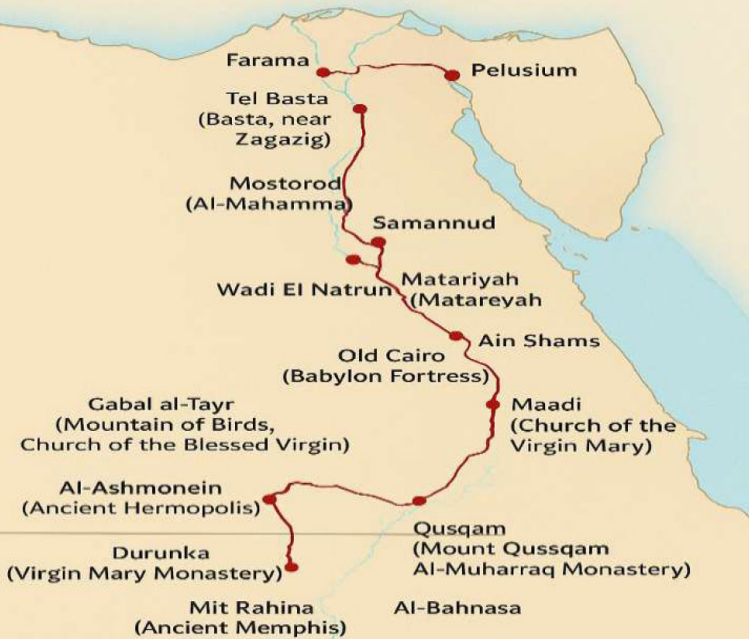

LIST OF HOLY PLACES VISITED BY THE HOLY FAMILY IN EGYPT

አስደሳቾ ዜና

አብዛኞቻችሁ እንደምታውቁት Cana Creative Travel & Tours ለብዙ ደንበኞቻችን በተለያዩ አድባራትና ገዳማት የመንፈሳዊ ጉዞዎችን በማመቻቸት የረጅም ዓመታት ልምድና ተመክሮ ያዳበረ ድርጅት ነው።

በአሁኑ ወቅትም የ 13 ቀናት የመንፈሳዊ ጉብኝት

ከ November 11, 2026 እስከ November 24, 2026 ድረስ ወደ ግብጽ ሀገር እንደ ደብረ ቁስቋም፣ አሌክሳንደርያና ሌሎችም ታዋቂ መንፈሳዊና ቅዱሳት አድባራትን ከታላላቅ መምህራን መንፈሳዊ ትምህርት ጋር ስለአዘጋጀን ያለው ቦታ የተወሰነ በመሆኑ ይኸ አጋጣሚ እንዳያመልጣችሁ በአስቸኳይ ለተጨማሪ መረጃ ከዚህ በታች በሚገኙት የስልክ ቁጥራችንን በዋትስ አፕ እንዲደውሉልን በኢሜይሎችንም እንዲልኩልን በትህትና እንገልጻለን።